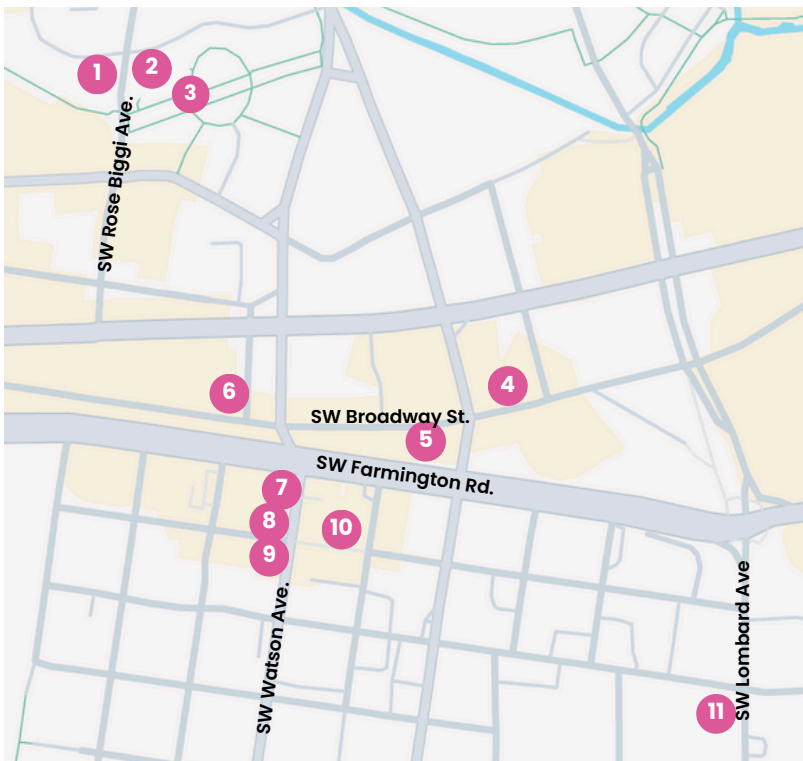

## Beaverton First Friday Artwalk Stops

- 1 Central Station Taps**  
3925 SW Rose Biggi Ave #120
- 2 Grey Raven** ★  
12695 SW Rose Biggi Ave #150
- 3 Clover and Booch**  
12600 SW Crescent ST #100
- 4 Binary Brewing** ★  
12345 SW Broadway St
- 5 Broadway Saloon**  
12434 SW Broadway St
- 6 Tan Tan Cafe**  
12975 SW Broadway St
- 7 Lazy Days** ★  
4505 SW Watson Ave
- 8 June**  
4589 SW Watson Ave #110
- 9 Kinder Homes**  
4655 SW Watson Ave
- 10 AFURI**  
12555 SW 1st St
- 11 Ranch Pizza**  
4815 SW Lombard Ave

Featured Hubs  